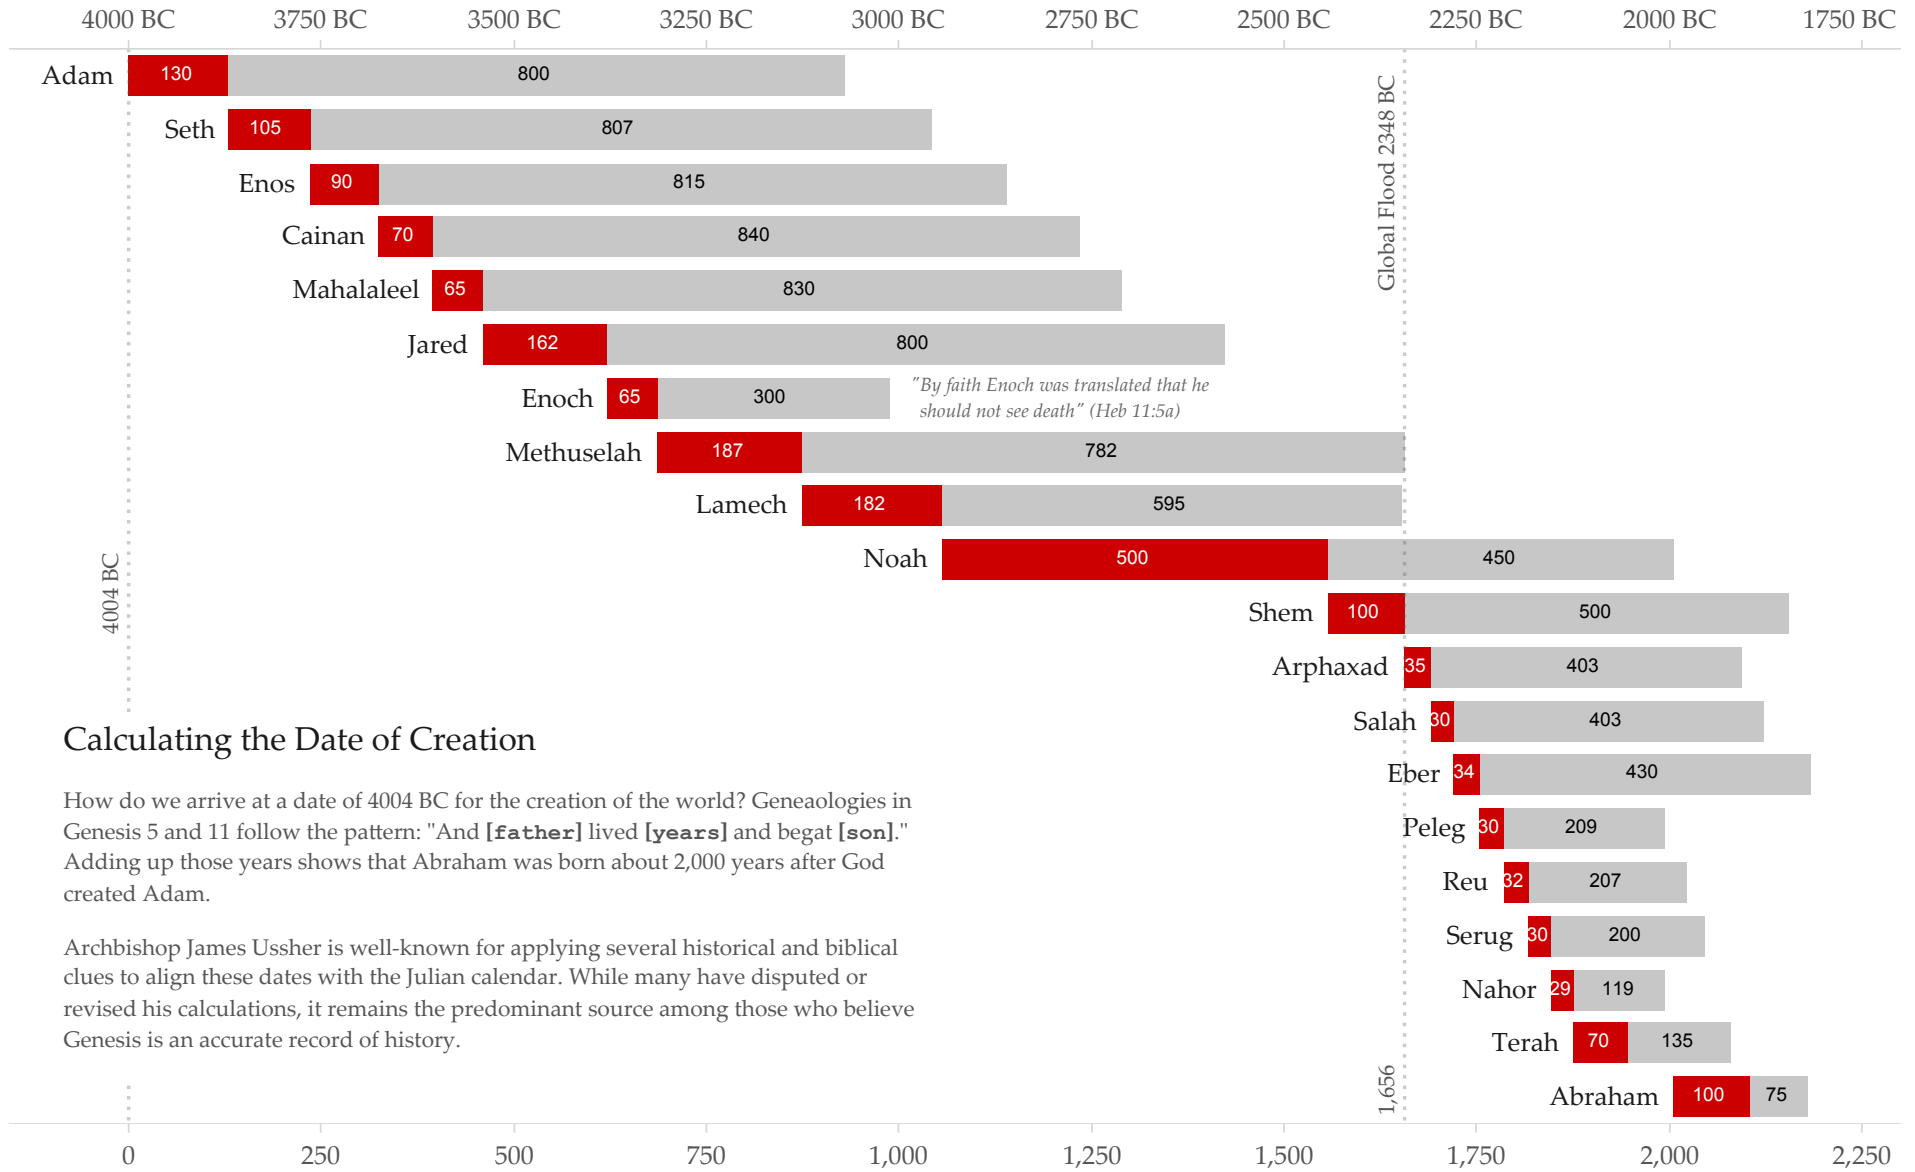

# Genesis Timeline from Adam to Abraham

## Calculating the Date of Creation

How do we arrive at a date of 4004 BC for the creation of the world? Genealogies in Genesis 5 and 11 follow the pattern: "And [father] lived [years] and begat [son]." Adding up those years shows that Abraham was born about 2,000 years after God created Adam.

Archbishop James Ussher is well-known for applying several historical and biblical clues to align these dates with the Julian calendar. While many have disputed or revised his calculations, it remains the predominant source among those who believe Genesis is an accurate record of history.